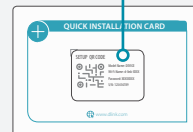

3,

Wi-Fi Name: dlink-XXXX
Password: XXXXXXXXXXXX