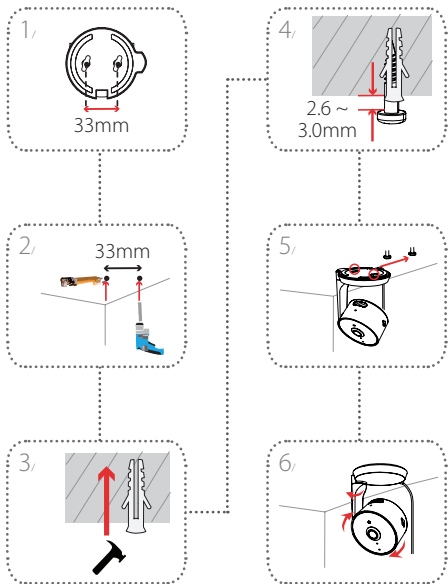

1

2

3

<https://eu.dlink.com/DCS-8325LH>

<https://www.dlink.com/support>

DCS-8325LH  
Smart Full HD Wi-Fi Camera