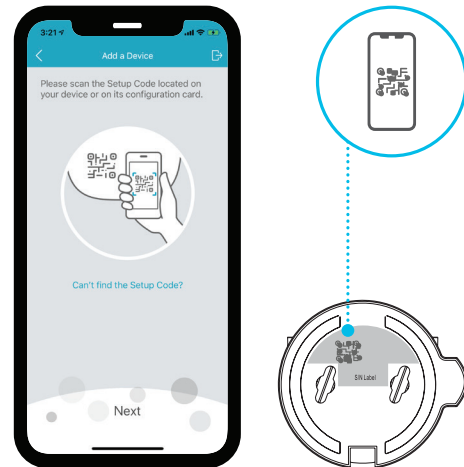

1

2

3

<https://eu.dlink.com/DCS-8325LH>

<https://www.dlink.com/support>

DCS-8325LH  
Smart Full HD Wi-Fi Camera