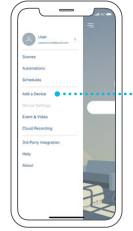

Quick Start Guide

DCH-S161

Wi-Fi Water Leak Sensor

[1]

mydlink

[2]

Create a New Account

+ Add a Device