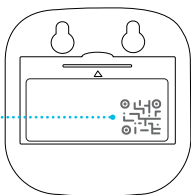

Sign In

Add a Device

[3]