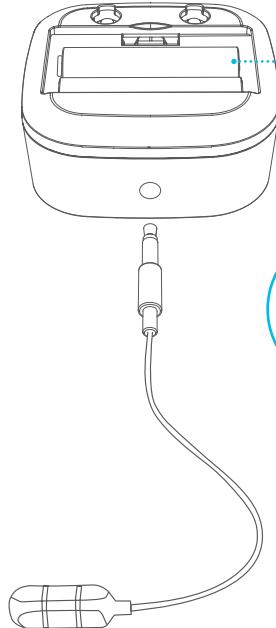

Quick Start Guide

DCH-S161

Wi-Fi Water Leak Sensor

[1]

mydlink

[2]

Create a New Account

+ Add a Device

Sign In

Add a Device

[3]

[4]

<https://eu.dlink.com/DCH-S161>

<https://eu.dlink.com/support>