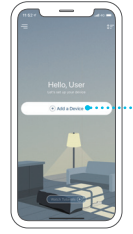

Quick Start Guide

DCH-S161

Wi-Fi Water Leak Sensor

[1]

mydlink

[2]

Create a New Account

+ Add a Device