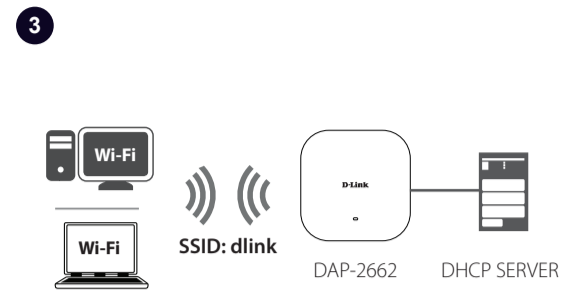

Quick Start Guide

DAP-2662

D-Link

D-Link

OR

http://dap2662.local

User Name:

Password: