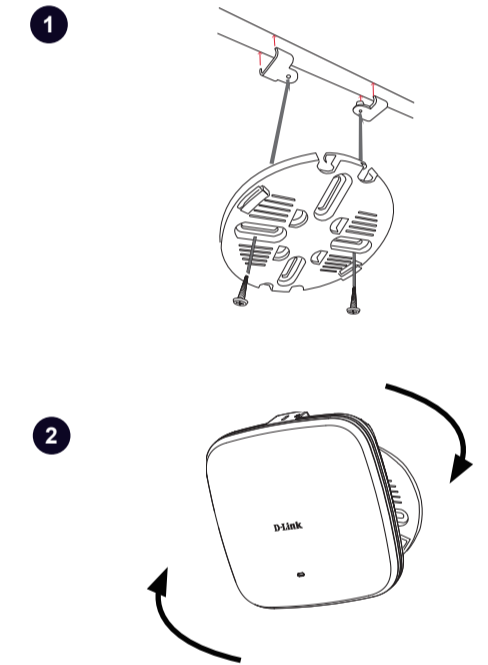

Quick Start Guide

DAP-2662

D-Link

D-Link

OR

http://dap2662.local

User Name:

Password:

OR

OR

<https://www.nuclias.com>

<https://www.dlink.com/support>

<https://download.nuclias.com>

<https://www.dlink.com/warranty>