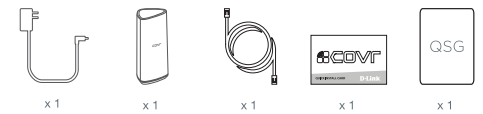

COVR

AC1300 Dual-Band Wi-Fi Router

Quick Setup Guide

1

Download on the App Store
GET IT ON Google Play
D-Link Wi-Fi

2

COVR
QUICK INSTALL CARD
D-Link

1

LAN Port 1
MODEM
< 1.5m

2

3

Wi-Fi
Wi-Fi
SSID: _____
Password: _____

4

<https://eu.dlink.com/support/contact>