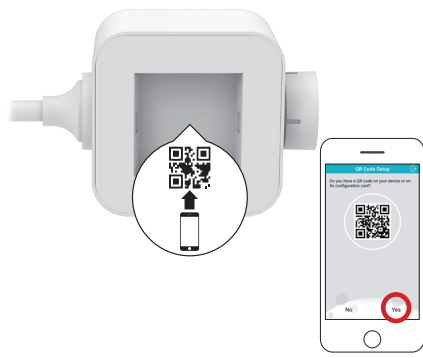

Full HD outdoor Wi-Fi Camera

Quick Start Guide

DCS-8600LH

1

<https://eu.dlink.com/DCS-8600LH>

2

3

4

OR

5

OR

<https://www.dlink.com/support>

<https://eu.dlink.com/DCS-8600LH>