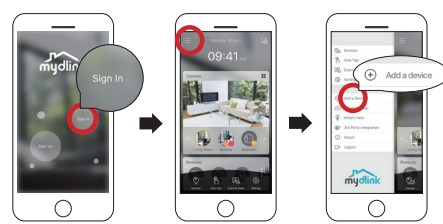

Full HD outdoor Wi-Fi Camera

Quick Start Guide

DCS-8600LH

1

<https://eu.dlink.com/DCS-8600LH>

2

3

4

OR

5

OR

<https://www.dlink.com/support>

<https://eu.dlink.com/DCS-8600LH>