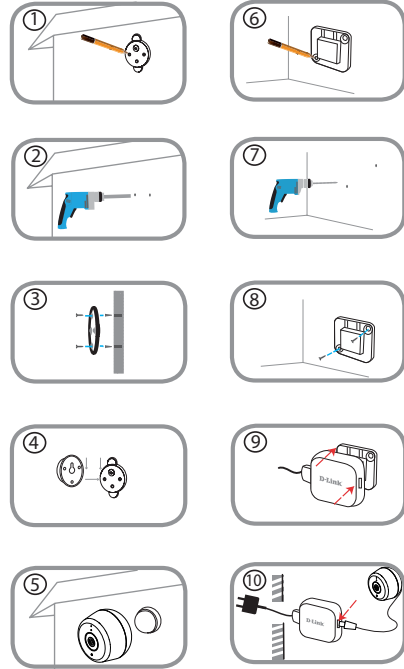

<https://www.dlink.com/support>

<https://eu.dlink.com/DCS-8600LH>