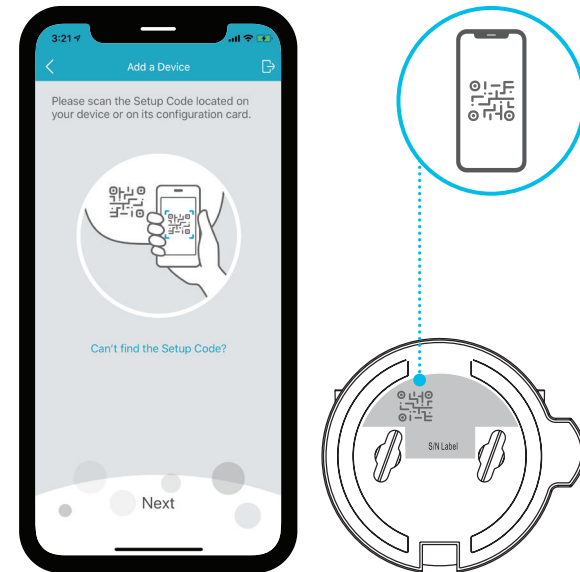

1

2

3

<https://eu.dlink.com/DCS-8325LH>

<https://www.dlink.com/support>

DCS-8325LH
Smart Full HD Wi-Fi Camera

Quick Start Guide