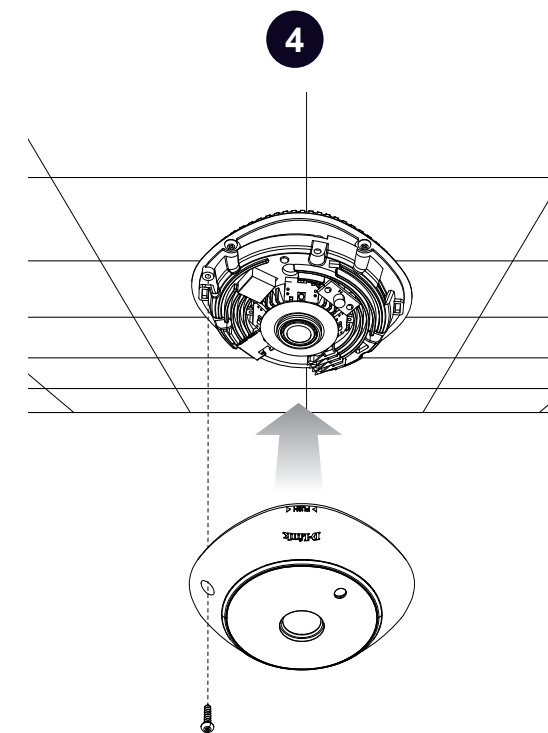

Vigilance 5-Megapixel Panoramic Fisheye Camera
DCS-4625

Quick Start Guide

 <https://www.dlink.com/support>

 <https://www.dlink.com/warranty>