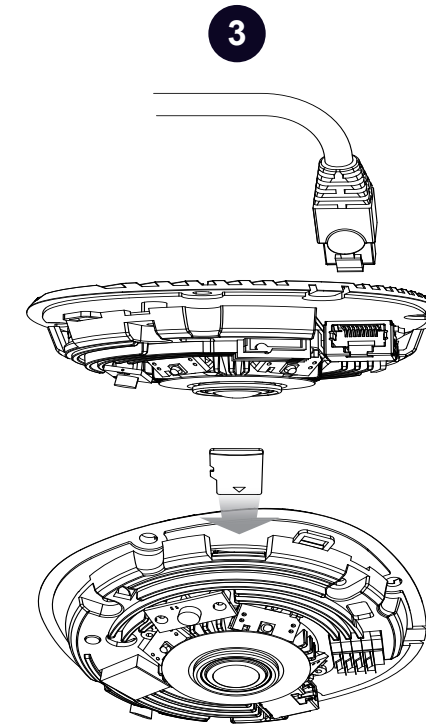

Vigilance 5-Megapixel Panoramic Fisheye Camera
DCS-4625

Quick Start Guide

 <https://www.dlink.com/support>

 <https://www.dlink.com/warranty>