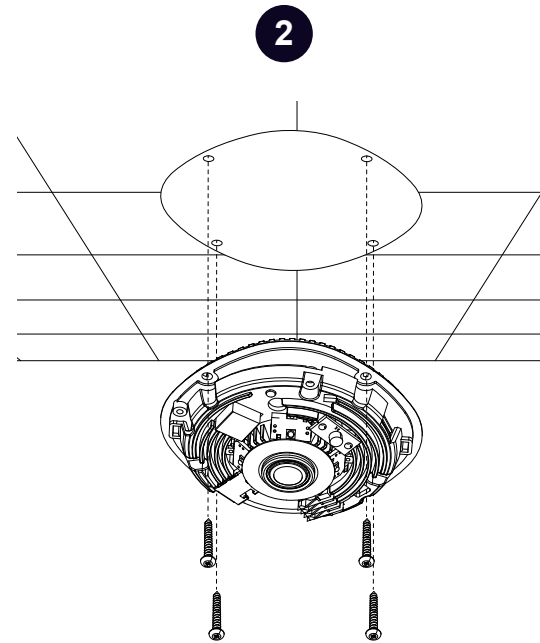

Vigilance 5-Megapixel Panoramic Fisheye Camera
DCS-4625

Quick Start Guide

 <https://www.dlink.com/support>

 <https://www.dlink.com/warranty>