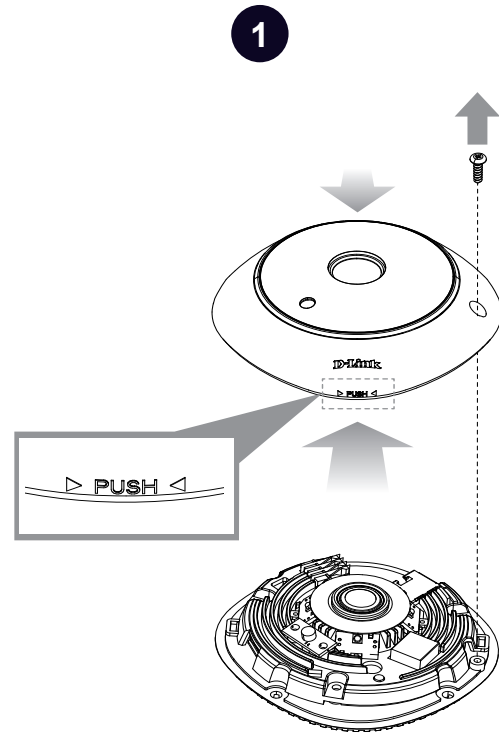

Vigilance 5-Megapixel Panoramic Fisheye Camera
DCS-4625

Quick Start Guide

 <https://www.dlink.com/support>

 <https://www.dlink.com/warranty>