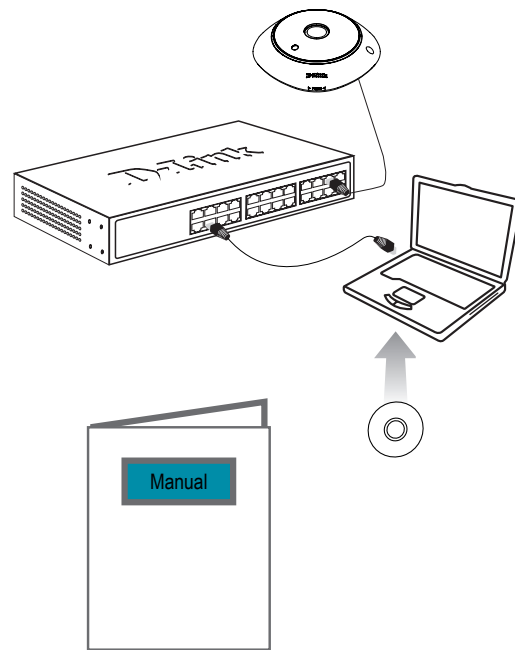

Vigilance 5-Megapixel Panoramic Fisheye Camera
DCS-4625

Quick Start Guide

 <https://www.dlink.com/support>

 <https://www.dlink.com/warranty>