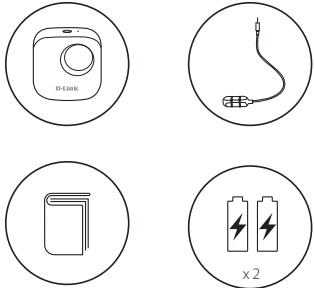

Wi-Fi Water Leak Sensor

Quick Start Guide

DCH-S161

1

<https://eu.dlink.com/DCH-S161>

2

3

4