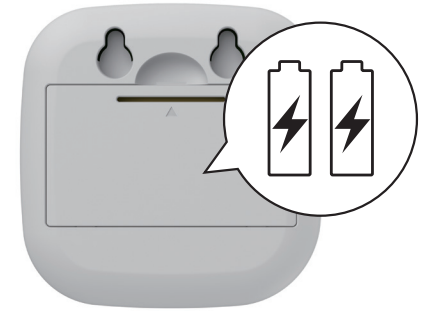

Wi-Fi Water Leak Sensor

Quick Start Guide

DCH-S161

1

<https://eu.dlink.com/DCH-S161>

2

3

4