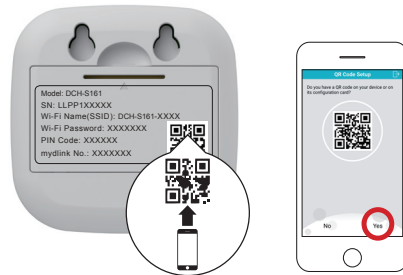

Wi-Fi Water Leak Sensor

Quick Start Guide

DCH-S161

1

<https://eu.dlink.com/DCH-S161>

2

3

4

OR

5

<https://www.dlink.com/support>

<https://eu.dlink.com/DCH-S161>

OR