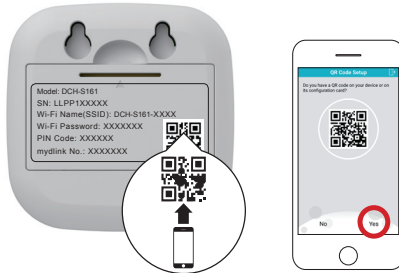

Wi-Fi Water Sensor

Quick Start Guide

DCH-S161

1

<https://eu.dlink.com/DCH-S161>

2

3

4

OR

5

<https://www.dlink.com/support>

<https://eu.dlink.com/DCH-S161>

OR