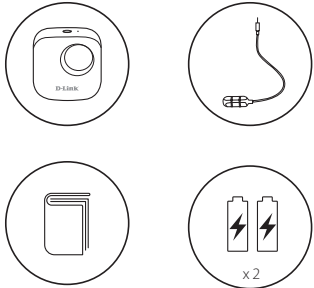

Wi-Fi Water Sensor

Quick Start Guide