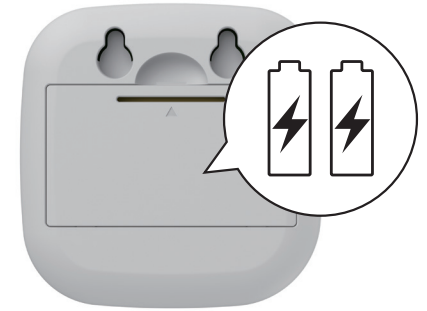

Wi-Fi Water Sensor

Quick Start Guide

DCH-S161

1

<https://eu.dlink.com/DCH-S161>

2

3

4

OR

5

<https://www.dlink.com/support>

<https://eu.dlink.com/DCH-S161>

OR