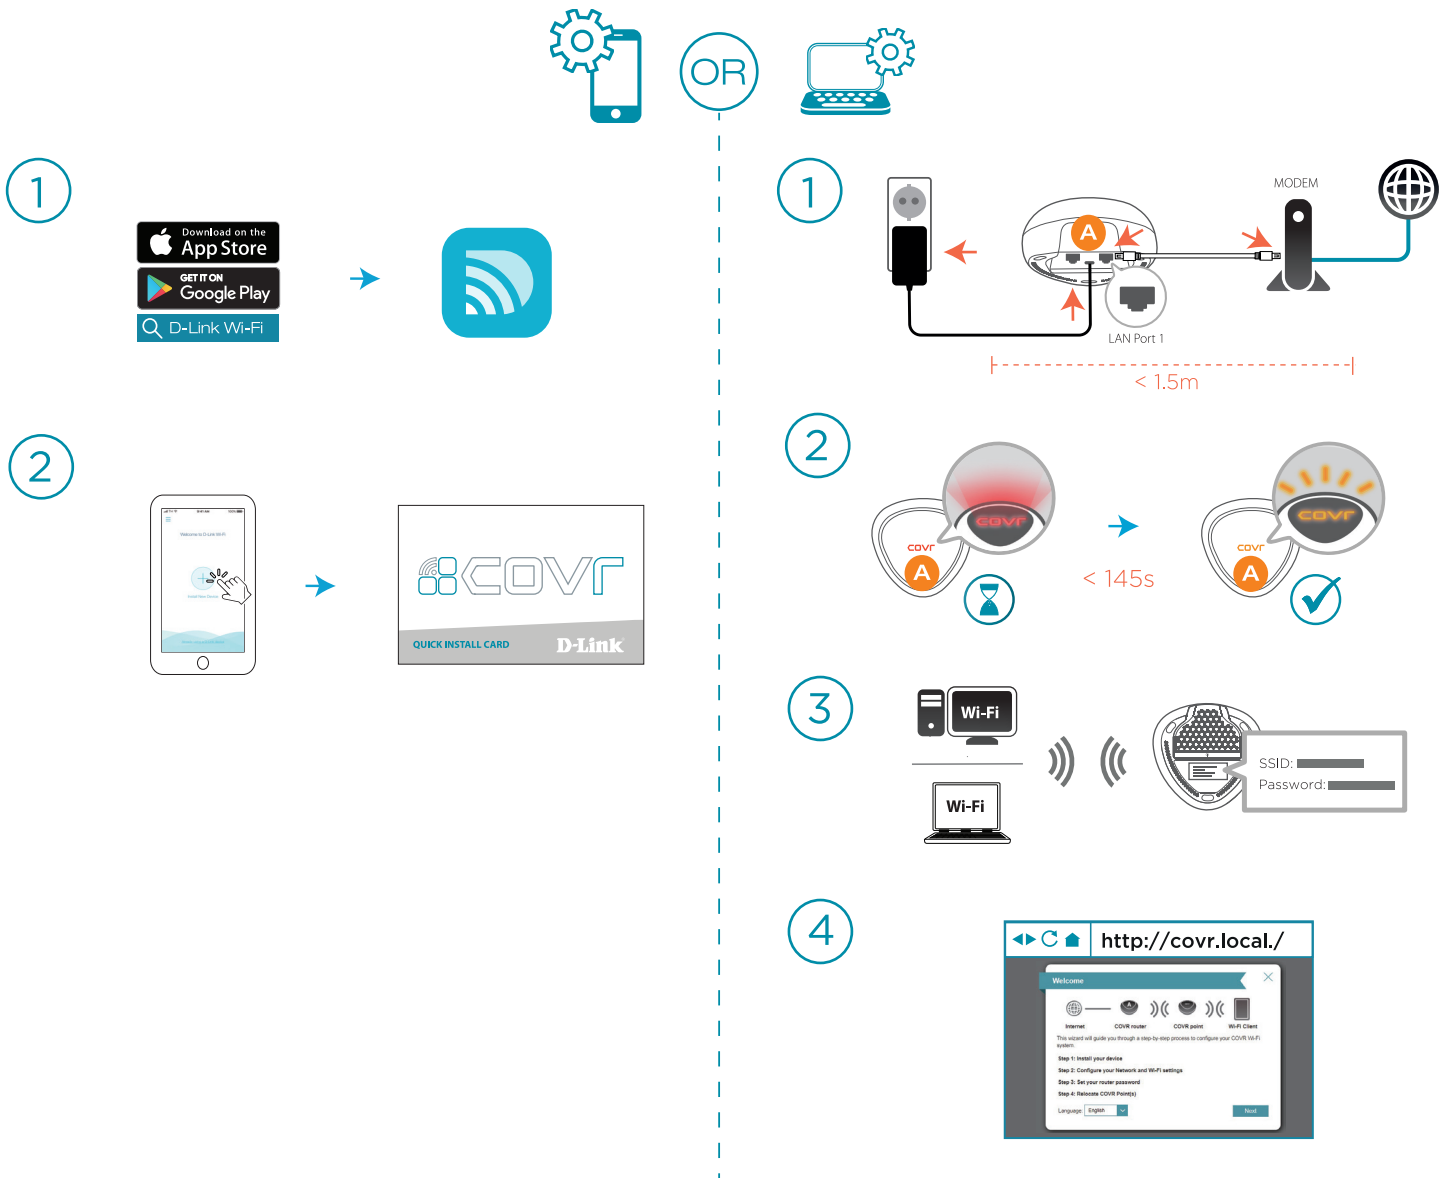

COVR

AC1200 Dual Band Whole Home Mesh Wi-Fi System

Quick Setup Guide

<http://eu.dlink.com/COVR-C1203>