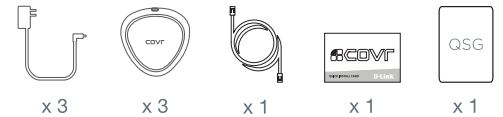

COVR

AC1200 Dual Band Whole Home Mesh Wi-Fi System

Quick Setup Guide

<http://eu.dlink.com/COVR-C1203>